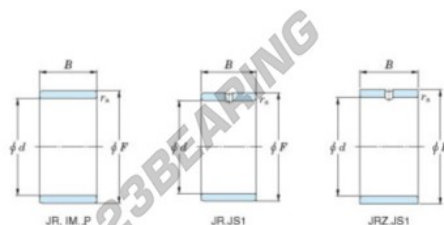

## Inner ring JR55-60-35-JTEKT - JR55-60-35-JTEKT

<https://www.123bearing.com/bearing-housing/needle-roller-bearing/inner-ring/jr55-60-35-jtekt>

Boundary dimensions

Bearing No.	Boundary dimensions(mm)			
	d	F	B	rs
JR55x60x35	55	60	35	0.6

## PRODUCT FEATURES

Brand	JTEKT
N° Ean13	3616060800640
Inside diameter	55 mm
Outside diameter	60 mm
Thickness	35 mm
Type	JR
Packaging	1

[contact@123bearing.com](mailto:contact@123bearing.com)

(646) 712 9672