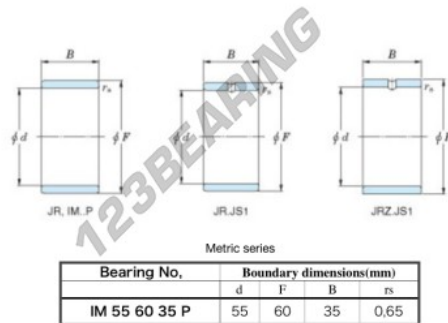

## Inner ring IM-55-60-35-P-JTEKT - IM-55-60-35-P-JTEKT

<https://www.123bearing.com/bearing-housing/needle-roller-bearing/inner-ring/im-55-60-35-p-jtekt>

Boundary dimensions

## PRODUCT FEATURES

Brand	JTEKT
N° Ean13	3616060802422
Inside diameter	55 mm
Outside diameter	60 mm
Thickness	35 mm
Type	IM...P
Packaging	1

[contact@123bearing.com](mailto:contact@123bearing.com)

(646) 712 9672