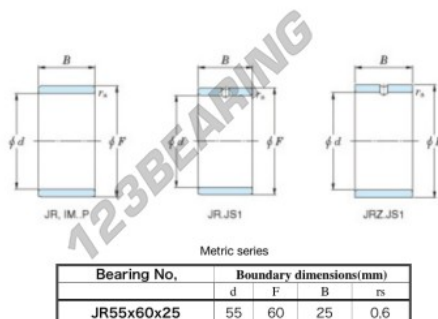

Inner ring JR55X60X25-JTEKT - JR55X60X25-JTEKT

<https://www.123bearing.com/bearing-housing/needle-roller-bearing/inner-ring/jr55x60x25-jtekt>

Boundary dimensions

PRODUCT FEATURES

Brand	JTEKT
N° Ean13	3616060800619
Inside diameter	55 mm
Inside diameter	2.165" inch
Outside diameter	60 mm
Outside diameter	2.362" inch
Thickness	25 mm
Thickness	0.984" inch
Type	JR
Packaging	1