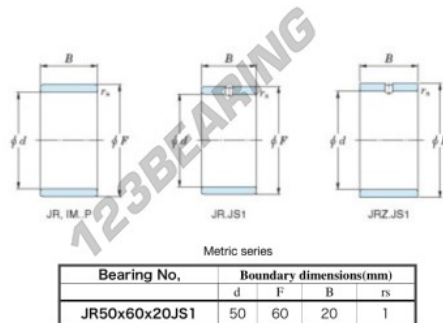

Inner ring JR50X60X20-JS1-JTEKT - JR50X60X20-JS1-JTEKT

<https://www.123bearing.com/bearing-housing/needle-roller-bearing/inner-ring/jr50x60x20-js1-jtekt>

Boundary dimensions

PRODUCT FEATURES

Brand	JTEKT
N° Ean13	3616060800572
Inside diameter	50 mm
Inside diameter	1.969" inch
Outside diameter	60 mm
Outside diameter	2.362" inch
Thickness	20 mm
Thickness	0.787" inch
Type	JR...JS1
Packaging	1