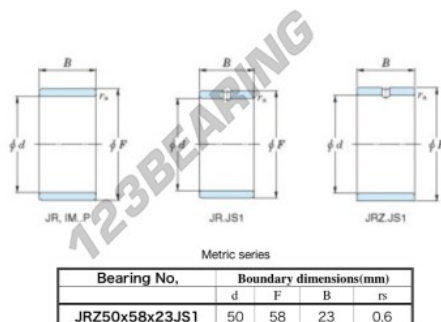

Inner ring JRZ50X58X23JS1-JTEKT - JRZ50X58X23JS1-JTEKT

<https://www.123bearing.com/bearing-housing/needle-roller-bearing/inner-ring/jrz50x58x23js1-jtekt>

Boundary dimensions

PRODUCT FEATURES

Brand	JTEKT
N° Ean13	3616060800541
Inside diameter	50 mm
Outside diameter	58 mm
Thickness	23 mm
Type	JR...JS1
Packaging	1