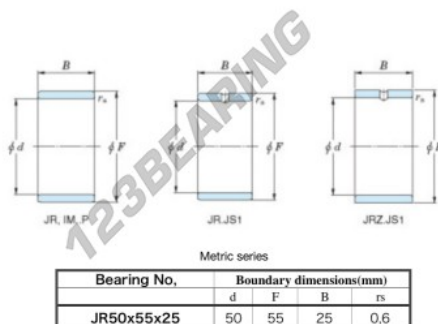

Inner ring JR50X55X25-JTEKT - JR50X55X25-JTEKT

<https://www.123bearing.com/bearing-housing/needle-roller-bearing/inner-ring/jr50x55x25-jtekt>

Boundary dimensions

PRODUCT FEATURES

Brand	JTEKT
N° Ean13	3616060800497
Inside diameter	50 mm
Outside diameter	55 mm
Thickness	25 mm
Type	JR
Packaging	1