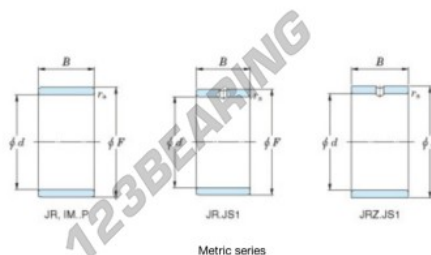

Inner ring JR45X55X20-JTEKT - JR45X55X20-JTEKT

<https://www.123bearing.com/bearing-housing/needle-roller-bearing/inner-ring/jr45x55x20-jtekt>

Boundary dimensions

Bearing No.	Boundary dimensions(mm)			
	d	F	B	rs
JR45x55x20	45	55	20	1

PRODUCT FEATURES

Brand	JTEKT
N° Ean13	3616060800466
Inside diameter	45 mm
Outside diameter	55 mm
Thickness	20 mm
Type	JR
Packaging	1

contact@123bearing.com

(646) 712 9672

CRT4 de Lesquin 60 Rue Du Haut De Sainghin 59273 Fretin FRANCE