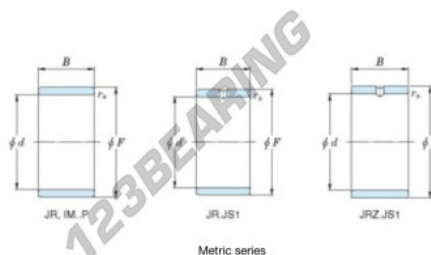

Inner ring JR45X55X40-JTEKT - JR45X55X40-JTEKT

<https://www.123bearing.com/bearing-housing/needle-roller-bearing/inner-ring/jr45x55x40-jtekt>

Boundary dimensions

Metric series

Bearing No.	Boundary dimensions(mm)			
	d	F	B	rs
JR45x55x20	45	55	20	1

PRODUCT FEATURES

Brand	JTEKT
N° Ean13	3616060800459
Inside diameter	45 mm
Outside diameter	55 mm
Thickness	20 mm
Type	JR
Packaging	1

contact@123bearing.com

(646) 712 9672

CRT4 de Lesquin 60 Rue Du Haut De Sainghin 59273 Fretin FRANCE