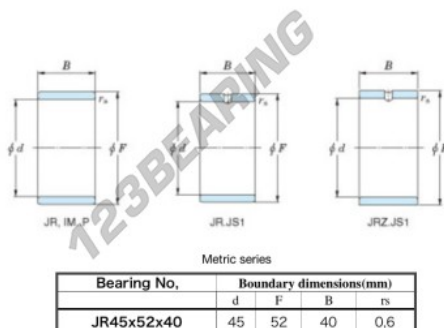

Inner ring JR45X52X40-JTEKT - JR45X52X40-JTEKT

<https://www.123bearing.com/bearing-housing/needle-roller-bearing/inner-ring/jr45x52x40-jtekt>

Boundary dimensions

PRODUCT FEATURES

Brand	JTEKT
N° Ean13	3616060800435
Inside diameter	45 mm
Inside diameter	1.772" inch
Outside diameter	52 mm
Outside diameter	2.047" inch
Thickness	40 mm
Thickness	1.575" inch
Type	JR
Packaging	1