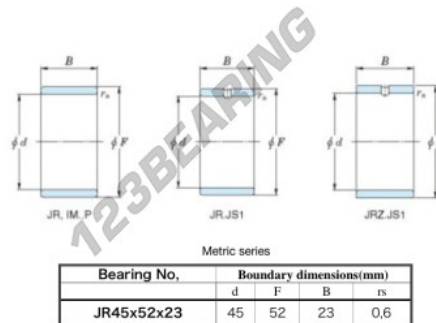

Inner ring JRZ45X52X23JS1-JTEKT - JR45X52X23JS1-JTEKT

<https://www.123bearing.com/bearing-housing/needle-roller-bearing/inner-ring/jrz45x52x23js1-jtekt>

Boundary dimensions

PRODUCT FEATURES

Brand	JTEKT
N° Ean13	3616060800428
Inside diameter	45 mm
Outside diameter	52 mm
Thickness	23 mm
Type	JR...JS1
Packaging	1