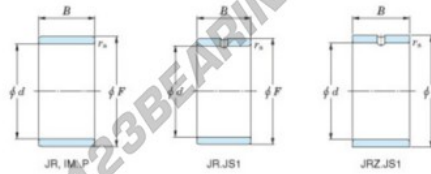

Inner ring JR45X52X22-JTEKT - JR45X52X22-JTEKT

<https://www.123bearing.com/bearing-housing/needle-roller-bearing/inner-ring/jr45x52x22-jtekt>

Boundary dimensions

Metric series

Bearing No.	Boundary dimensions(mm)			
	d	F	B	rs
JR45x52x22	45	52	22	0,6

PRODUCT FEATURES

Brand	JTEKT
N° Ean13	3616060800398
Inside diameter	45 mm
Outside diameter	52 mm
Thickness	22 mm
Type	JR
Packaging	1

contact@123bearing.com

(646) 712 9672

CRT4 de Lesquin 60 Rue Du Haut De Sainghin 59273 Fretin FRANCE