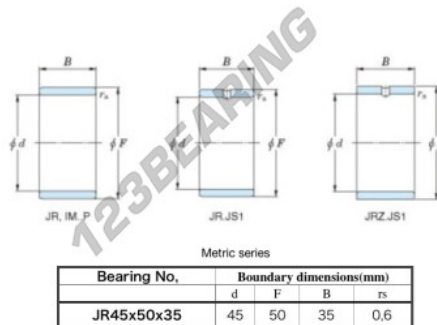

Inner ring JR45X50X35-JTEKT - JR45X50X35-JTEKT

<https://www.123bearing.com/bearing-housing/needle-roller-bearing/inner-ring/jr45x50x35-jtekt>

Boundary dimensions

PRODUCT FEATURES

Brand	JTEKT
N° Ean13	3616060800374
Inside diameter	45 mm
Outside diameter	50 mm
Thickness	35 mm
Type	JR
Packaging	1