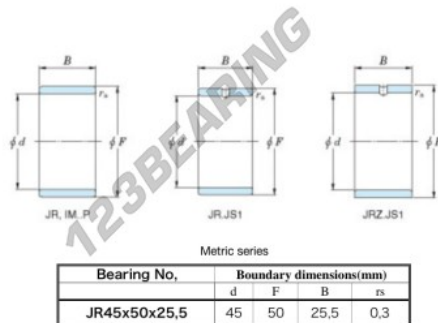

Inner ring JR45X50X25.50-JTEKT - JR45X50X25.50-JTEKT

<https://www.123bearing.com/bearing-housing/needle-roller-bearing/inner-ring/jr45x50x25.50-jtekt>

Boundary dimensions

PRODUCT FEATURES

| | |
|------------------|---------------|
| Brand | JTEKT |
| N° Ean13 | 3616060800367 |
| Inside diameter | 45 mm |
| Outside diameter | 50 mm |
| Thickness | 25.5 mm |
| Type | JR |
| Packaging | 1 |