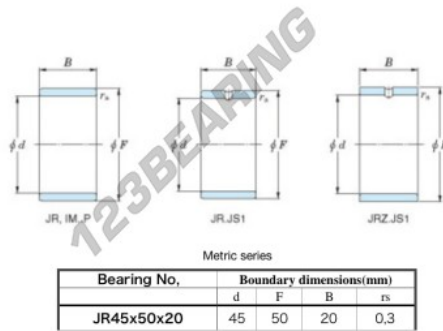

Inner ring JR45X50X20-JTEKT - JR45X50X20-JTEKT

<https://www.123bearing.com/bearing-housing/needle-roller-bearing/inner-ring/jr45x50x20-jtekt>

Boundary dimensions

PRODUCT FEATURES

Brand	JTEKT
N° Ean13	3616060800343
Inside diameter	45 mm
Outside diameter	50 mm
Thickness	20 mm
Type	JR
Packaging	1