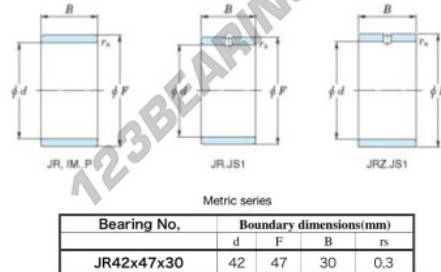

## Inner ring JR42X47X30-JTEKT - JR42X47X30-JTEKT

<https://www.123bearing.com/bearing-housing/needle-roller-bearing/inner-ring/jr42x47x30-jtekt>

Boundary dimensions

## PRODUCT FEATURES

Brand	JTEKT
N° Ean13	3616060800336
Inside diameter	42 mm
Inside diameter	1.654" inch
Outside diameter	47 mm
Outside diameter	1.85" inch
Thickness	30 mm
Thickness	1.181" inch
Type	JR
Packaging	1