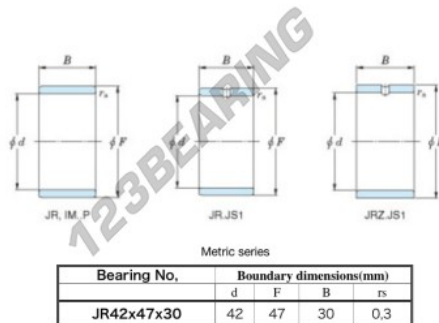

Inner ring JR42X47X30-JTEKT - JR42X47X30-JTEKT

<https://www.123bearing.com/bearing-housing/needle-roller-bearing/inner-ring/jr42x47x30-jtekt>

Boundary dimensions

PRODUCT FEATURES

Brand	JTEKT
N° Ean13	3616060800336
Inside diameter	42 mm
Outside diameter	47 mm
Thickness	30 mm
Type	JR
Packaging	1