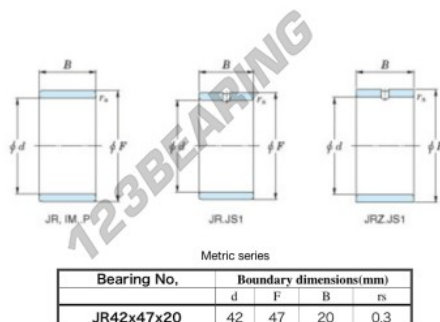

Inner ring JR42X47X20-JTEKT - JR42X47X20-JTEKT

<https://www.123bearing.com/bearing-housing/needle-roller-bearing/inner-ring/jr42x47x20-jtekt>

Boundary dimensions

PRODUCT FEATURES

Brand	JTEKT
N° Ean13	3616060800329
Inside diameter	42 mm
Inside diameter	1.654" inch
Outside diameter	47 mm
Outside diameter	1.85" inch
Thickness	20 mm
Thickness	0.787" inch
Type	JR
Packaging	1