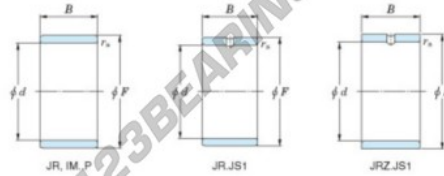

Inner ring JR40X50X20-JTEKT - JR40X50X20-JTEKT

<https://www.123bearing.com/bearing-housing/needle-roller-bearing/inner-ring/jr40x50x20-jtekt>

Boundary dimensions

Metric series

Bearing No.	Boundary dimensions(mm)			
	d	F	B	rs
JR40x50x20	40	50	20	1

PRODUCT FEATURES

Brand	JTEKT
N° Ean13	3616060800312
Inside diameter	40 mm
Outside diameter	50 mm
Thickness	20 mm
Type	JR
Packaging	1

contact@123bearing.com

(646) 712 9672

CRT4 de Lesquin 60 Rue Du Haut De Sainghin 59273 Fretin FRANCE