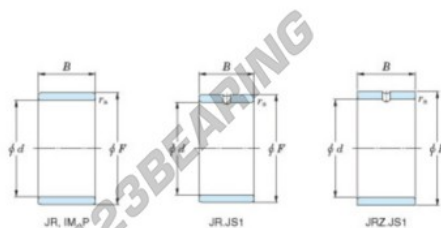

Inner ring JR40X48X40-JTEKT - JR40X48X40-JTEKT

<https://www.123bearing.com/bearing-housing/needle-roller-bearing/inner-ring/jr40x48x40-jtekt>

Boundary dimensions

Metric series

| Bearing No. | Boundary dimensions(mm) | | | |
|-------------|-------------------------|----|----|-----|
| | d | F | B | rs |
| JR40x48x40 | 40 | 48 | 40 | 0,6 |

PRODUCT FEATURES

| | |
|------------------|---------------|
| Brand | JTEKT |
| N° Ean13 | 3616060800305 |
| Inside diameter | 40 mm |
| Outside diameter | 48 mm |
| Thickness | 40 mm |
| Type | JR |
| Packaging | 1 |