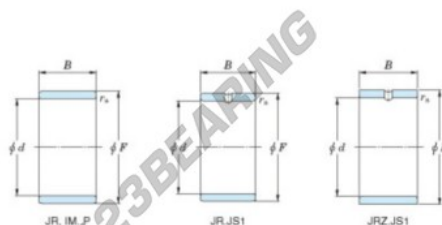

## Inner ring JR40X45X40-JTEKT - JR40X45X40-JTEKT

<https://www.123bearing.com/bearing-housing/needle-roller-bearing/inner-ring/jr40x45x40-jtekt>

Boundary dimensions

Metric series

Bearing No.	Boundary dimensions(mm)			
	d	F	B	rs
JR40x45x40	40	45	40	0,3

## PRODUCT FEATURES

Brand	JTEKT
N° Ean13	3616060800275
Inside diameter	40 mm
Outside diameter	45 mm
Thickness	40 mm
Type	JR
Packaging	1

[contact@123bearing.com](mailto:contact@123bearing.com)

(646) 712 9672