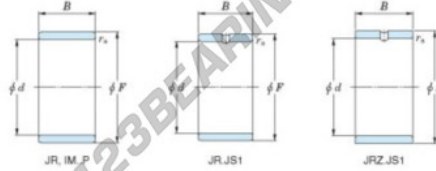

Inner ring IM-40-45-25-P-JTEKT - IM-40-45-25-P-JTEKT

<https://www.123bearing.com/bearing-housing/needle-roller-bearing/inner-ring/im-40-45-25-p-jtekt>

Boundary dimensions

Metric series

Bearing No.	Boundary dimensions(mm)			
	d	F	B	rs
IM 40 45 25 P	40	45	25	0,35

PRODUCT FEATURES

Brand	JTEKT
N° Ean13	3616060800244
Inside diameter	40 mm
Outside diameter	45 mm
Thickness	25 mm
Type	JR
Packaging	1

contact@123bearing.com

(646) 712 9672

CRT4 de Lesquin 60 Rue Du Haut De Sainghin 59273 Fretin FRANCE