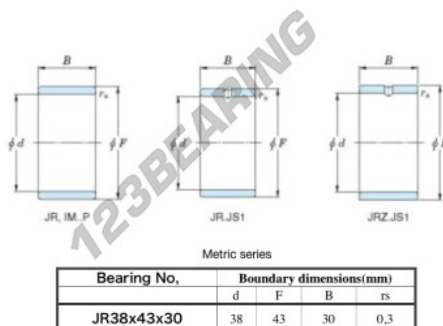

Inner ring JR38X43X30-JTEKT - JR38X43X30-JTEKT

<https://www.123bearing.com/bearing-housing/needle-roller-bearing/inner-ring/jr38x43x30-jtekt>

Boundary dimensions

PRODUCT FEATURES

| | |
|------------------|---------------|
| Brand | JTEKT |
| N° Ean13 | 3616060800206 |
| Inside diameter | 38 mm |
| Outside diameter | 43 mm |
| Thickness | 30 mm |
| Type | JR |
| Packaging | 1 |