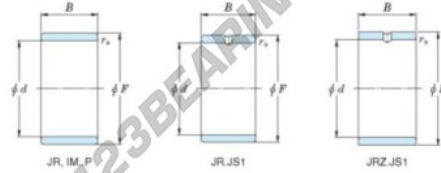

Inner ring JRZ35X42X23JS1-JTEKT - JRZ35X42X23JS1-JTEKT

<https://www.123bearing.com/bearing-housing/needle-roller-bearing/inner-ring/jrz35x42x23js1-jtekt>

Boundary dimensions

Metric series

| Bearing No. | Boundary dimensions(mm) | | | |
|----------------|-------------------------|----|----|-----|
| | d | F | B | rs |
| JRZ35x42x23JS1 | 35 | 42 | 23 | 0,6 |

PRODUCT FEATURES

| | |
|------------------|---------------|
| Brand | JTEKT |
| N° Ean13 | 3616060800152 |
| Inside diameter | 35 mm |
| Outside diameter | 42 mm |
| Thickness | 23 mm |
| Type | JR...JS1 |
| Packaging | 1 |