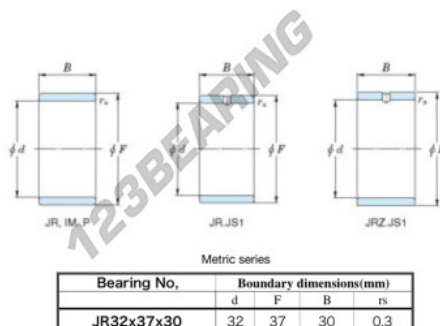

Inner ring JR32X37X30-JTEKT - JR32X37X30-JTEKT

<https://www.123bearing.com/bearing-housing/needle-roller-bearing/inner-ring/jr32x37x30-jtekt>

Boundary dimensions

PRODUCT FEATURES

Brand	JTEKT
N° Ean13	3616060800039
Inside diameter	32 mm
Inside diameter	1.26" inch
Outside diameter	37 mm
Outside diameter	1.457" inch
Thickness	30 mm
Thickness	1.181" inch
Type	JR
Packaging	1