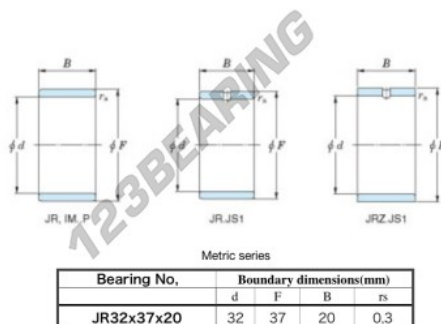

Inner ring JR32X37X20-JTEKT - JR32X37X20-JTEKT

<https://www.123bearing.com/bearing-housing/needle-roller-bearing/inner-ring/jr32x37x20-jtekt>

Boundary dimensions

PRODUCT FEATURES

Brand	JTEKT
N° Ean13	3616060800022
Inside diameter	32 mm
Outside diameter	37 mm
Thickness	20 mm
Type	JR
Packaging	1