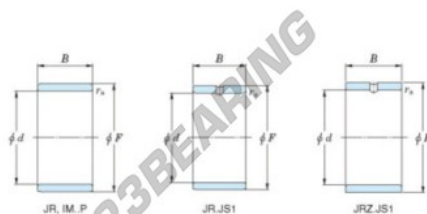

Inner ring JR30X38X20JS1-JTEKT - JR30X38X20JS1-JTEKT

<https://www.123bearing.com/bearing-housing/needle-roller-bearing/inner-ring/jr30x38x20js1-jtekt>

Boundary dimensions

Metric series

Bearing No.	Boundary dimensions(mm)			
	d	F	B	rs
JR30x38x20JS1	30	38	20	0,6

PRODUCT FEATURES

Brand	JTEKT
N° Ean13	3616060800015
Inside diameter	30 mm
Outside diameter	38 mm
Thickness	20 mm
Type	JR...JS1
Packaging	1

contact@123bearing.com

(646) 712 9672

CRT4 de Lesquin 60 Rue Du Haut De Sainghin 59273 Fretin FRANCE