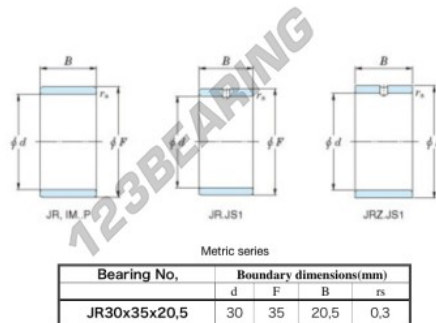

Inner ring JR30X35X20.50-JTEKT - JR30X35X20.50-JTEKT

<https://www.123bearing.com/bearing-housing/needle-roller-bearing/inner-ring/jr30x35x20.50-jtekt>

Boundary dimensions

PRODUCT FEATURES

Brand	JTEKT
N° Ean13	3616060799975
Inside diameter	30 mm
Outside diameter	35 mm
Thickness	20.5 mm
Type	JR
Packaging	1