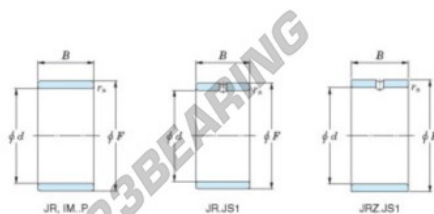

## Inner ring JRZ30X35X18JS1-JTEKT - JRZ30X35X18JS1-JTEKT

<https://www.123bearing.com/bearing-housing/needle-roller-bearing/inner-ring/jrz30x35x18js1-jtekt>

Boundary dimensions

Metric series

Bearing No.	Boundary dimensions(mm)			
	d	F	B	rs
JRZ30x35x18JS1	30	35	18	0.3

## PRODUCT FEATURES

Brand	JTEKT
N° Ean13	3616060799944
Inside diameter	30 mm
Outside diameter	35 mm
Thickness	18 mm
Type	JR...JS1
Packaging	1

[contact@123bearing.com](mailto:contact@123bearing.com)

(646) 712 9672