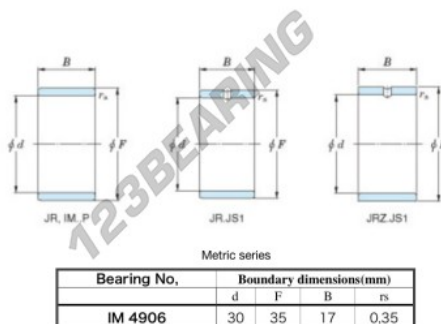

Inner ring IM-4906-JTEKT - IM-4906-JTEKT

<https://www.123bearing.com/bearing-housing/needle-roller-bearing/inner-ring/im-4906-jtekt>

Boundary dimensions

PRODUCT FEATURES

Brand	JTEKT
N° Ean13	3616060799937
Inside diameter	30 mm
Outside diameter	35 mm
Thickness	17 mm
Type	IM...P
Packaging	1