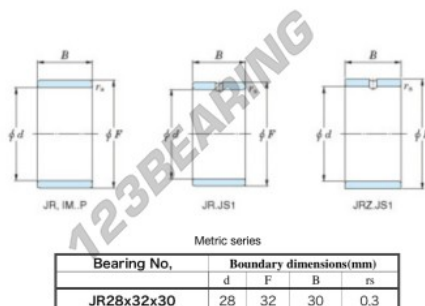

Inner ring JR28X32X30-JTEKT - JR28X32X30-JTEKT

<https://www.123bearing.com/bearing-housing/needle-roller-bearing/inner-ring/jr28x32x30-jtekt>

Boundary dimensions

PRODUCT FEATURES

Brand	JTEKT
N° Ean13	3616060799890
Inside diameter	28 mm
Outside diameter	32 mm
Thickness	30 mm
Type	JR
Packaging	1