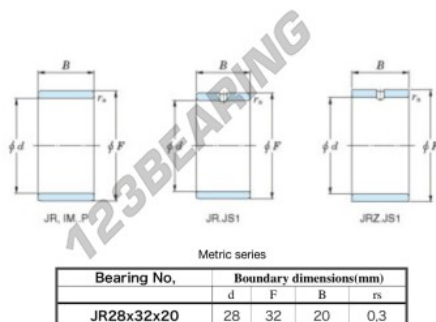

Inner ring JR28X32X20-JTEKT - JR28X32X20-JTEKT

<https://www.123bearing.com/bearing-housing/needle-roller-bearing/inner-ring/jr28x32x20-jtekt>

Boundary dimensions

PRODUCT FEATURES

Brand	JTEKT
N° Ean13	3616060799883
Inside diameter	28 mm
Outside diameter	32 mm
Thickness	20 mm
Type	JR
Packaging	1