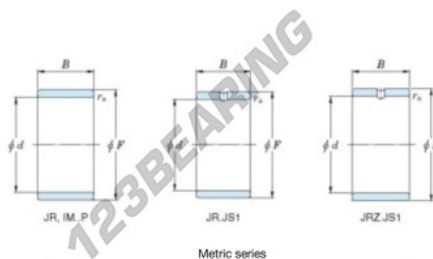

Inner ring JR28X32X17-JTEKT - JR28X32X17-JTEKT

<https://www.123bearing.com/bearing-housing/needle-roller-bearing/inner-ring/jr28x32x17-jtekt>

Boundary dimensions

Bearing No.	Boundary dimensions(mm)			
	d	F	B	rs
JR28x32x17	28	32	17	0,3

PRODUCT FEATURES

Brand	JTEKT
N° Ean13	3616060799876
Inside diameter	28 mm
Inside diameter	1.102" inch
Outside diameter	32 mm
Outside diameter	1.26" inch
Thickness	17 mm
Thickness	0.669" inch
Type	JR
Packaging	1