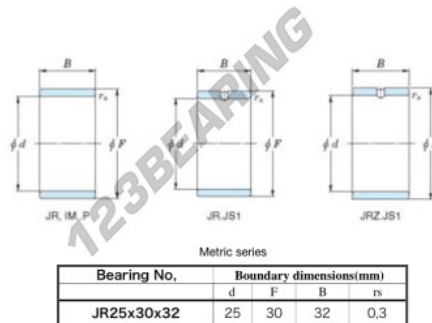

Inner ring JR25X30X32-JTEKT - JR25X30X32-JTEKT

<https://www.123bearing.com/bearing-housing/needle-roller-bearing/inner-ring/jr25x30x32-jtekt>

Boundary dimensions

PRODUCT FEATURES

Brand	JTEKT
N° Ean13	3616060799852
Inside diameter	25 mm
Inside diameter	0.984" inch
Outside diameter	30 mm
Outside diameter	1.181" inch
Thickness	32 mm
Thickness	1.26" inch
Type	JR
Packaging	1