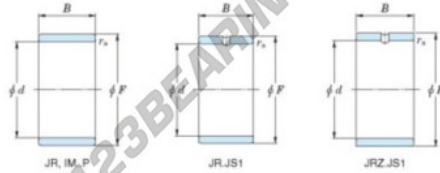

Inner ring JR25X30X26.50-JTEKT - JR25X30X26.50-JTEKT

<https://www.123bearing.com/bearing-housing/needle-roller-bearing/inner-ring/jr25x30x26.50-jtekt>

Boundary dimensions

Metric series

Bearing No.	Boundary dimensions(mm)			
	d	F	B	rs
JR25x30x26,5	25	30	26,5	0,3

PRODUCT FEATURES

Brand	JTEKT
N° Ean13	3616060799838
Inside diameter	25 mm
Outside diameter	30 mm
Thickness	26.5 mm
Type	JR
Packaging	1

contact@123bearing.com

(646) 712 9672

CRT4 de Lesquin 60 Rue Du Haut De Sainghin 59273 Fretin FRANCE