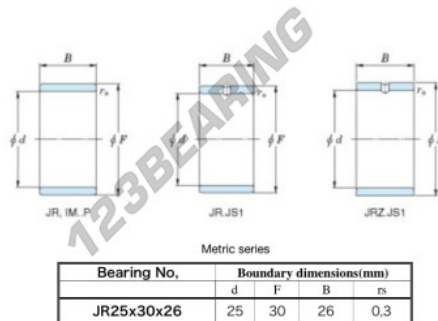

Inner ring JR25X30X26-JTEKT - JR25X30X26-JTEKT

<https://www.123bearing.com/bearing-housing/needle-roller-bearing/inner-ring/jr25x30x26-jtekt>

Boundary dimensions

PRODUCT FEATURES

Brand	JTEKT
N° Ean13	3616060799821
Inside diameter	25 mm
Outside diameter	30 mm
Thickness	26 mm
Type	JR
Packaging	1