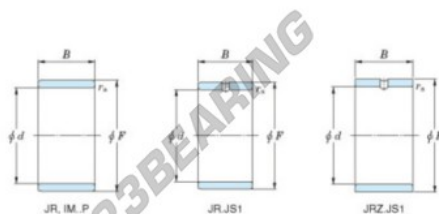

Inner ring JR25X30X17-JTEKT - JR25X30X17-JTEKT

<https://www.123bearing.com/bearing-housing/needle-roller-bearing/inner-ring/jr25x30x17-jtekt>

Boundary dimensions

Metric series

Bearing No.	Boundary dimensions(mm)			
	d	F	B	r _s
JR25x30x17	25	30	17	0,3

PRODUCT FEATURES

Brand	JTEKT
N° Ean13	3616060799784
Inside diameter	25 mm
Outside diameter	30 mm
Thickness	17 mm
Type	JR
Packaging	1

contact@123bearing.com

(646) 712 9672

CRT4 de Lesquin 60 Rue Du Haut De Sainghin 59273 Fretin FRANCE