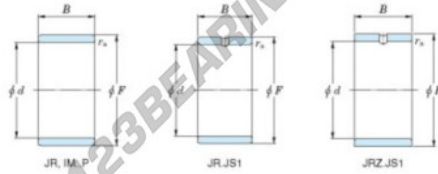

Inner ring JR25X30X16-JTEKT - JR25X30X16-JTEKT

<https://www.123bearing.com/bearing-housing/needle-roller-bearing/inner-ring/jr25x30x16-jtekt>

Boundary dimensions

Metric series

Bearing No.	Boundary dimensions(mm)			
	d	F	B	rs
JR25x30x16	25	30	16	0.3

PRODUCT FEATURES

Brand	JTEKT
N° Ean13	3616060799760
Inside diameter	25 mm
Outside diameter	30 mm
Thickness	16 mm
Type	JR
Packaging	1

contact@123bearing.com

(646) 712 9672

CRT4 de Lesquin 60 Rue Du Haut De Sainghin 59273 Fretin FRANCE