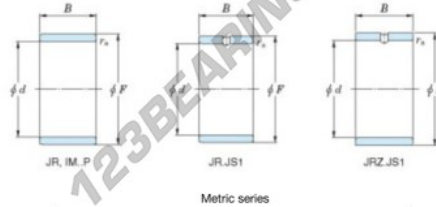

Inner ring JR25X29X20-JTEKT - JR25X29X20-JTEKT

<https://www.123bearing.com/bearing-housing/needle-roller-bearing/inner-ring/jr25x29x20-jtekt>

Boundary dimensions

Bearing No.	Boundary dimensions(mm)			
	d	F	B	rs
JR25x29x20	25	29	20	0,3

PRODUCT FEATURES

Brand	JTEKT
N° Ean13	3616060799746
Inside diameter	25 mm
Outside diameter	29 mm
Thickness	20 mm
Type	JR
Packaging	1

contact@123bearing.com

(646) 712 9672

CRT4 de Lesquin 60 Rue Du Haut De Sainghin 59273 Fretin FRANCE