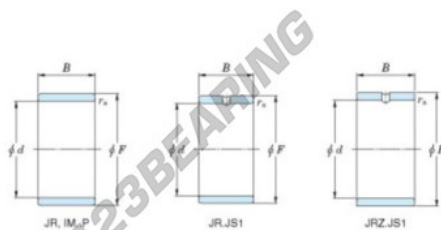

Inner ring JR22X26X16-JTEKT - JR22X26X16-JTEKT

<https://www.123bearing.com/bearing-housing/needle-roller-bearing/inner-ring/jr22x26x16-jtekt>

Boundary dimensions

Metric series

Bearing No.	Boundary dimensions(mm)			
	d	F	B	rs
JR22x26x16	22	26	16	0,3

PRODUCT FEATURES

Brand	JTEKT
N° Ean13	3616060799418
Inside diameter	22 mm
Outside diameter	26 mm
Thickness	16 mm
Type	JR
Packaging	1

contact@123bearing.com

(646) 712 9672

CRT4 de Lesquin 60 Rue Du Haut De Sainghin 59273 Fretin FRANCE