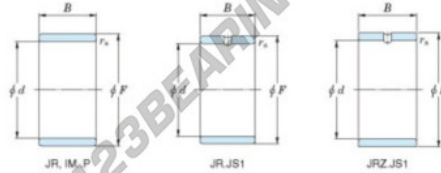

Inner ring JR20X25X38.50-JTEKT - JR20X25X38.50-JTEKT

<https://www.123bearing.com/bearing-housing/needle-roller-bearing/inner-ring/jr20x25x38.50-jtekt>

Boundary dimensions

Metric series

Bearing No.	Boundary dimensions(mm)			
	d	F	B	rs
JR20x25x38,5	20	25	38,5	0,3

PRODUCT FEATURES

Brand	JTEKT
N° Ean13	3616060799401
Inside diameter	20 mm
Outside diameter	25 mm
Thickness	38.5 mm
Type	JR
Packaging	1

contact@123bearing.com

(646) 712 9672

CRT4 de Lesquin 60 Rue Du Haut De Sainghin 59273 Fretin FRANCE