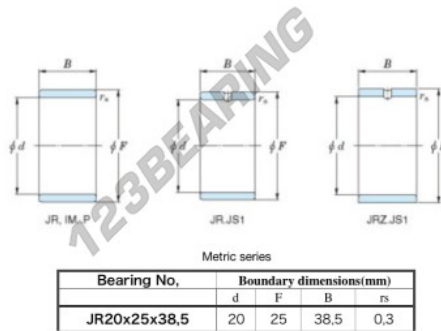

Inner ring JR20X25X38.50-JTEKT - JR20X25X38.50-JTEKT

<https://www.123bearing.com/bearing-housing/needle-roller-bearing/inner-ring/jr20x25x38.50-jtekt>

Boundary dimensions

PRODUCT FEATURES

Brand	JTEKT
N° Ean13	3616060799401
Inside diameter	20 mm
Outside diameter	25 mm
Thickness	38.5 mm
Type	JR
Packaging	1