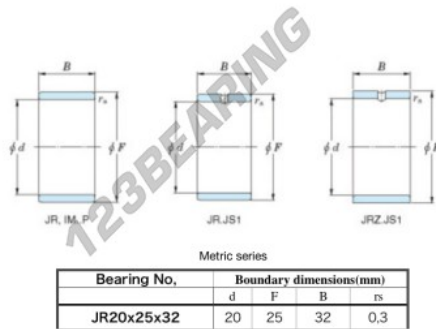

Inner ring JR20X25X32-JTEKT - JR20X25X32-JTEKT

<https://www.123bearing.com/bearing-housing/needle-roller-bearing/inner-ring/jr20x25x32-jtekt>

Boundary dimensions

PRODUCT FEATURES

Brand	JTEKT
N° Ean13	3616060799395
Inside diameter	20 mm
Outside diameter	25 mm
Thickness	32 mm
Type	JR
Packaging	1