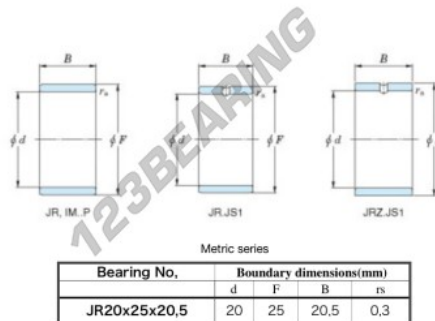

Inner ring JR20X25X20.50-JTEKT - JR20X25X20.50-JTEKT

<https://www.123bearing.com/bearing-housing/needle-roller-bearing/inner-ring/jr20x25x20.50-jtekt>

Boundary dimensions

PRODUCT FEATURES

Brand	JTEKT
N° Ean13	3616060799357
Inside diameter	20 mm
Outside diameter	25 mm
Thickness	20.5 mm
Type	JR
Packaging	1