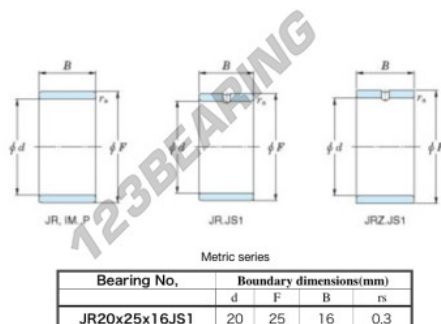

Inner ring JR20X25X16JS1-JTEKT - JR20X25X16JS1-JTEKT

<https://www.123bearing.com/bearing-housing/needle-roller-bearing/inner-ring/jr20x25x16js1-jtekt>

Boundary dimensions

PRODUCT FEATURES

Brand	JTEKT
N° Ean13	3616060799319
Inside diameter	20 mm
Outside diameter	25 mm
Thickness	16 mm
Type	JR...JS1
Packaging	1