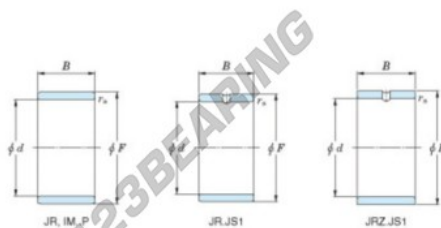

Inner ring JR20X25X16-JTEKT - JR20X25X16-JTEKT

<https://www.123bearing.com/bearing-housing/needle-roller-bearing/inner-ring/jr20x25x16-jtekt>

Boundary dimensions

Metric series

Bearing No.	Boundary dimensions(mm)			
	d	F	B	rs
JR20x25x16	20	25	16	0,3

PRODUCT FEATURES

Brand	JTEKT
N° Ean13	3616060799302
Inside diameter	20 mm
Outside diameter	25 mm
Thickness	16 mm
Type	JR
Packaging	1

contact@123bearing.com

(646) 712 9672

CRT4 de Lesquin 60 Rue Du Haut De Sainghin 59273 Fretin FRANCE