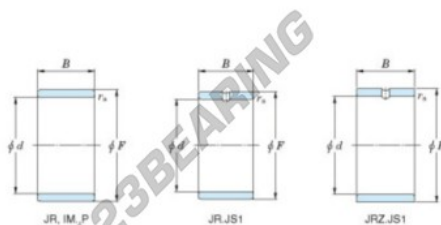

## Inner ring JR20X24X20-JTEKT - JR20X24X20-JTEKT

<https://www.123bearing.com/bearing-housing/needle-roller-bearing/inner-ring/jr20x24x20-jtekt>

Boundary dimensions

Metric series

Bearing No.	Boundary dimensions(mm)			
	d	F	B	rs
JR20x24x20	20	24	20	0,3

## PRODUCT FEATURES

Brand	JTEKT
N° Ean13	3616060799296
Inside diameter	20 mm
Outside diameter	24 mm
Thickness	20 mm
Type	JR
Packaging	1

[contact@123bearing.com](mailto:contact@123bearing.com)

(646) 712 9672