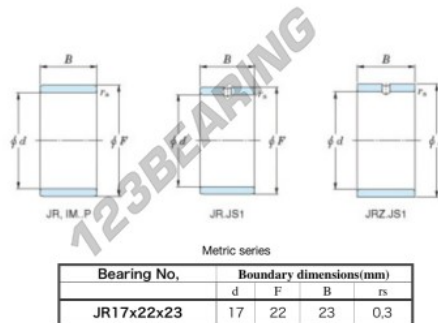

Inner ring JR17X22X23-JTEKT - JR17X22X23-JTEKT

<https://www.123bearing.com/bearing-housing/needle-roller-bearing/inner-ring/jr17x22x23-jtekt>

Boundary dimensions

PRODUCT FEATURES

Brand	JTEKT
N° Ean13	3616060799258
Inside diameter	17 mm
Outside diameter	22 mm
Thickness	23 mm
Type	JR
Packaging	1