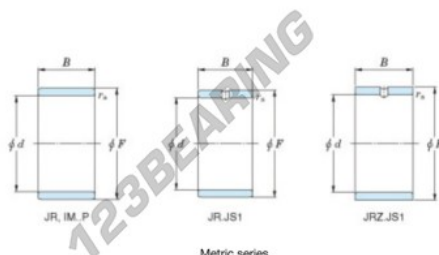

Inner ring JR17X22X23-JTEKT - JR17X22X23-JTEKT

<https://www.123bearing.com/bearing-housing/needle-roller-bearing/inner-ring/jr17x22x23-jtekt>

Boundary dimensions

Metric series

Bearing No.	Boundary dimensions(mm)			
	d	F	B	rs
JR17x22x23	17	22	23	0,3

PRODUCT FEATURES

Brand	JTEKT
N° Ean13	3616060799258
Inside diameter	17 mm
Outside diameter	22 mm
Thickness	23 mm
Type	JR
Packaging	1

contact@123bearing.com

(646) 712 9672

CRT4 de Lesquin 60 Rue Du Haut De Sainghin 59273 Fretin FRANCE