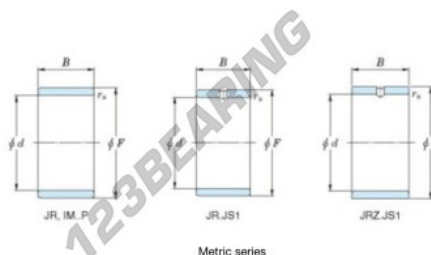

Inner ring IM-17-22-20-P-JTEKT - IM-17-22-20-P-JTEKT

<https://www.123bearing.com/bearing-housing/needle-roller-bearing/inner-ring/im-17-22-20-p-jtekt>

Boundary dimensions

Metric series

Bearing No.	Boundary dimensions(mm)			
	d	F	B	rs
IM 17 22 20 P	17	22	20	0,35

PRODUCT FEATURES

Brand	JTEKT
N° Ean13	3616060799241
Inside diameter	17 mm
Outside diameter	22 mm
Thickness	20 mm
Type	IM...P
Packaging	1

contact@123bearing.com

(646) 712 9672

CRT4 de Lesquin 60 Rue Du Haut De Sainghin 59273 Fretin FRANCE