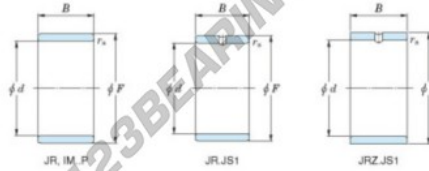

Inner ring JRZ17X22X16JS1-JTEKT - JRZ17X22X16JS1-JTEKT

<https://www.123bearing.com/bearing-housing/needle-roller-bearing/inner-ring/jrz17x22x16js1-jtekt>

Boundary dimensions

Metric series

Bearing No.	Boundary dimensions(mm)			
	d	F	B	rs
JRZ17x22x16JS1	17	22	16	0,3

PRODUCT FEATURES

Brand	JTEKT
N° Ean13	3616060799234
Inside diameter	17 mm
Outside diameter	22 mm
Thickness	16 mm
Type	JR...JS1
Packaging	1

contact@123bearing.com

(646) 712 9672

CRT4 de Lesquin 60 Rue Du Haut De Sainghin 59273 Fretin FRANCE