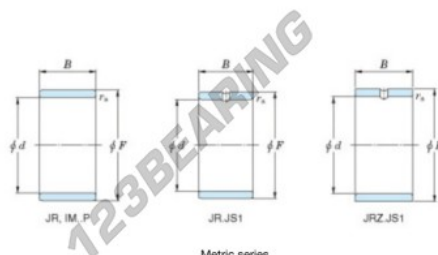

Inner ring JR17X22X16JS1-JTEKT - JR17X22X16JS1-JTEKT

<https://www.123bearing.com/bearing-housing/needle-roller-bearing/inner-ring/jr17x22x16js1-jtekt>

Boundary dimensions

Metric series

Bearing No.	Boundary dimensions(mm)			
	d	F	B	rs
JR17x22x16JS1	17	22	16	0,3

PRODUCT FEATURES

Brand	JTEKT
N° Ean13	3616060799227
Inside diameter	17 mm
Outside diameter	22 mm
Thickness	16 mm
Type	JR...JS1
Packaging	1

contact@123bearing.com

(646) 712 9672

CRT4 de Lesquin 60 Rue Du Haut De Sainghin 59273 Fretin FRANCE