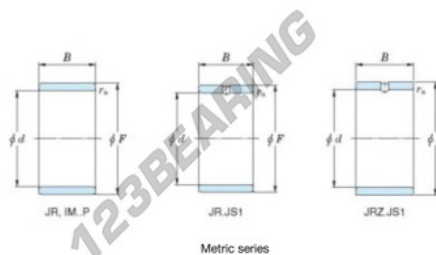

## Inner ring JR17X21X16-JTEKT - JR17X21X16-JTEKT

<https://www.123bearing.com/bearing-housing/needle-roller-bearing/inner-ring/jr17x21x16-jtekt>

Boundary dimensions

Bearing No.	Boundary dimensions(mm)			
	d	F	B	rs
JR17x21x16	17	21	16	0,3

## PRODUCT FEATURES

Brand	JTEKT
N° Ean13	3616060799173
Inside diameter	17 mm
Outside diameter	21 mm
Thickness	16 mm
Type	JR
Packaging	1

[contact@123bearing.com](mailto:contact@123bearing.com)

(646) 712 9672