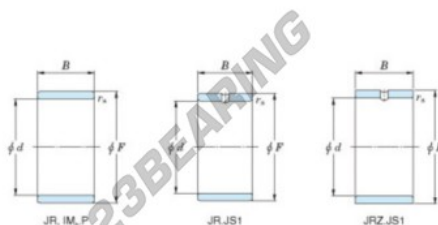

Inner ring JR17X20X20.50-JTEKT - JR17X20X20.50-JTEKT

<https://www.123bearing.com/bearing-housing/needle-roller-bearing/inner-ring/jr17x20x20.50-jtekt>

Boundary dimensions

Metric series

Bearing No.	Boundary dimensions(mm)			
	d	F	B	rs
JR17x20x20,5	17	20	20,5	0,3

PRODUCT FEATURES

Brand	JTEKT
N° Ean13	3616060799159
Inside diameter	17 mm
Outside diameter	20 mm
Thickness	20.5 mm
Type	JR
Packaging	1

contact@123bearing.com

(646) 712 9672

CRT4 de Lesquin 60 Rue Du Haut De Sainghin 59273 Fretin FRANCE